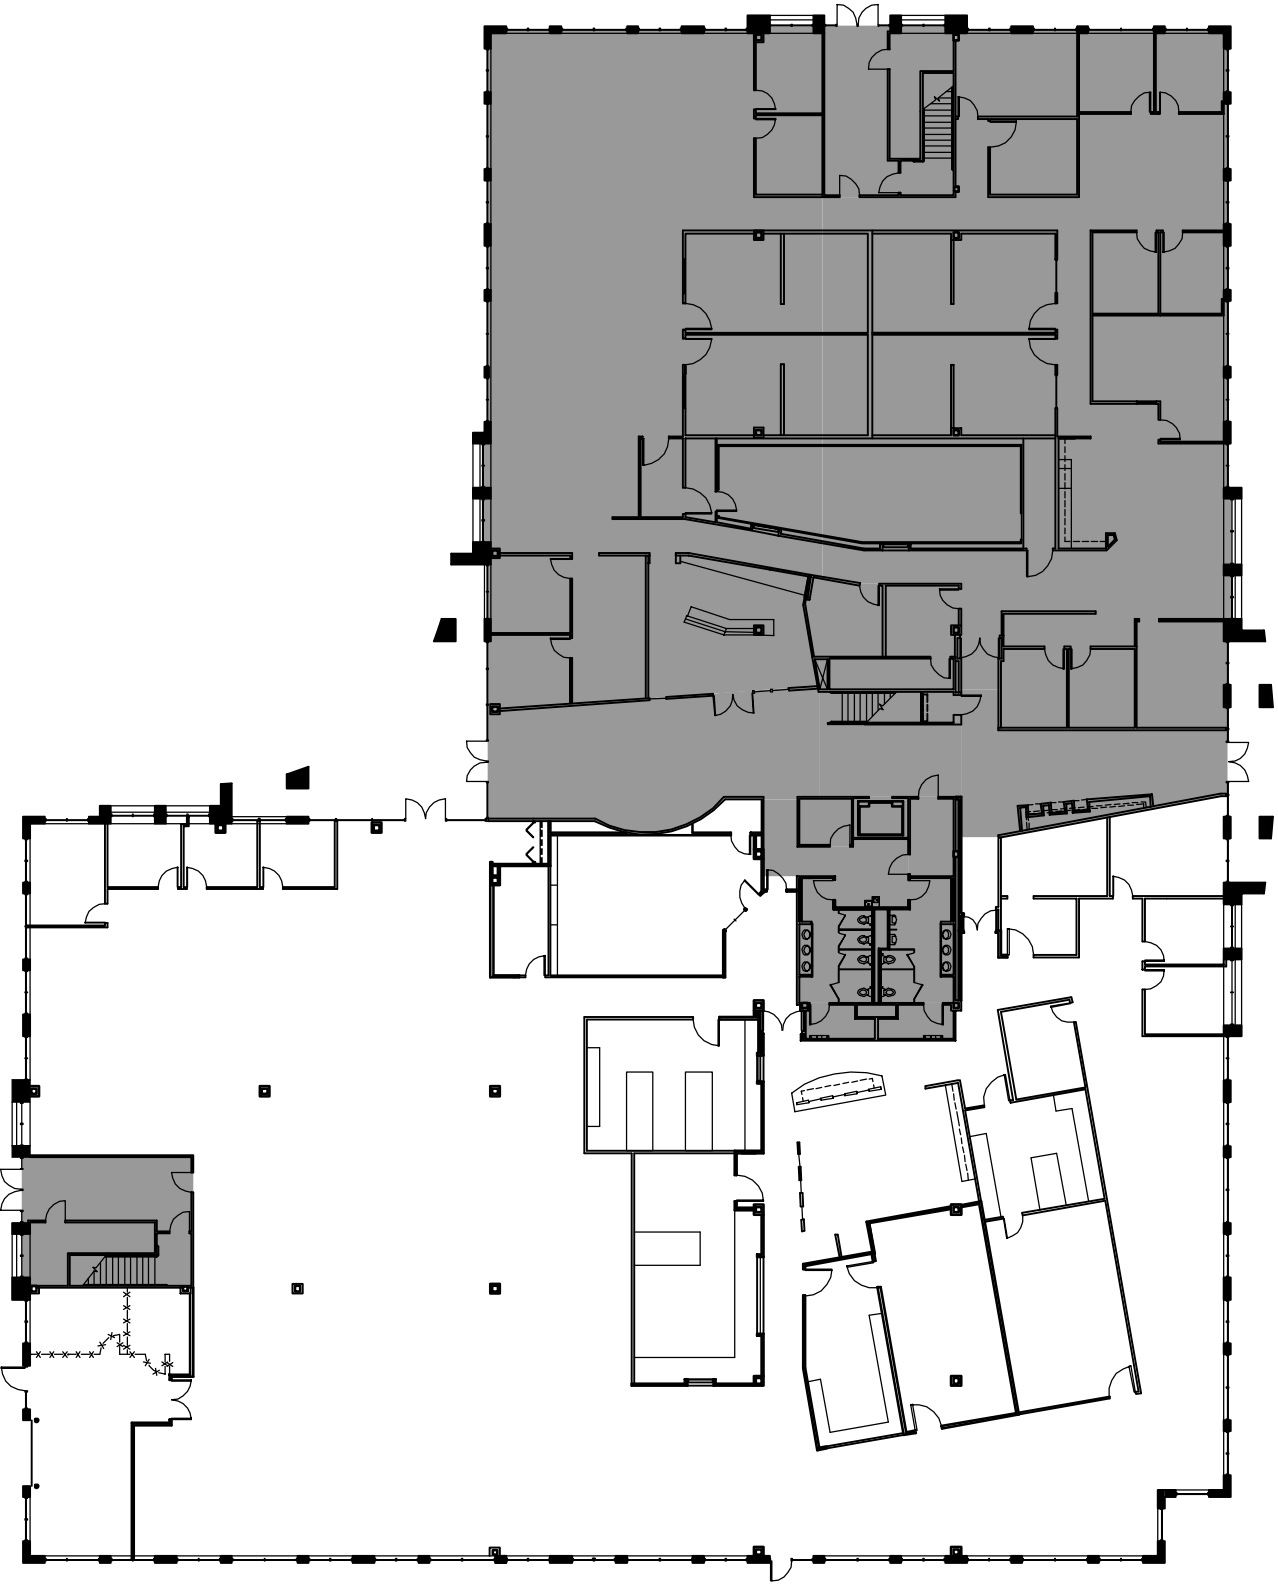

# SCHNITZER NORTH CREEK

Available Space

20,073 RSF